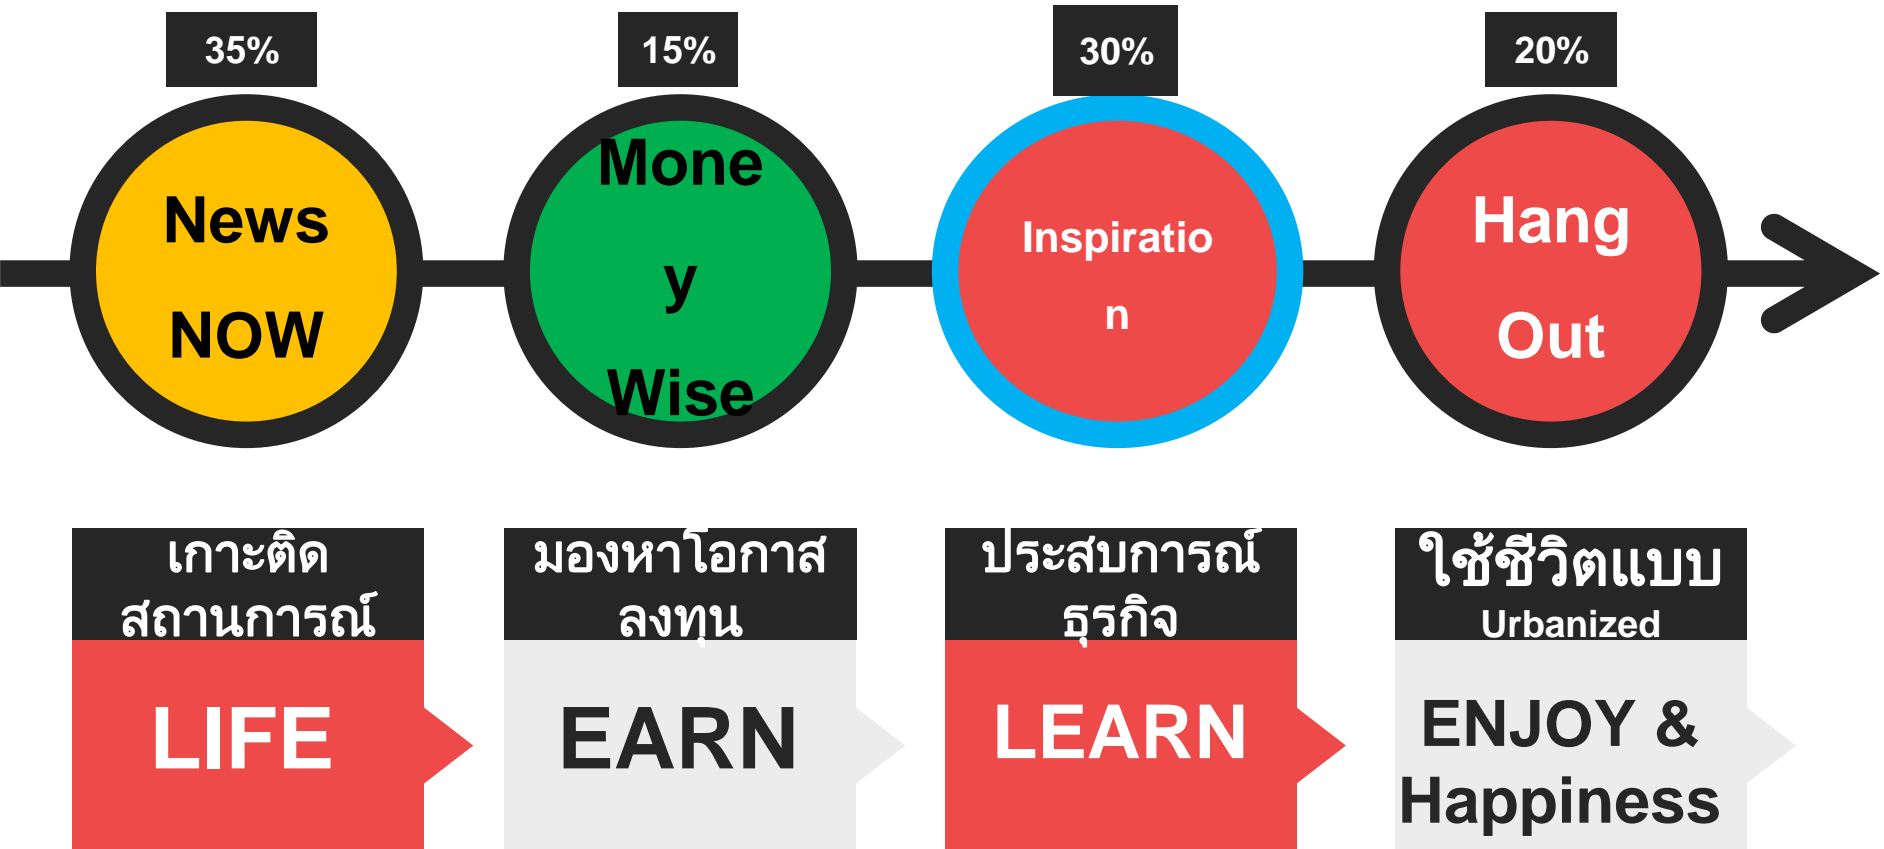

Group of Contents

All in NOW